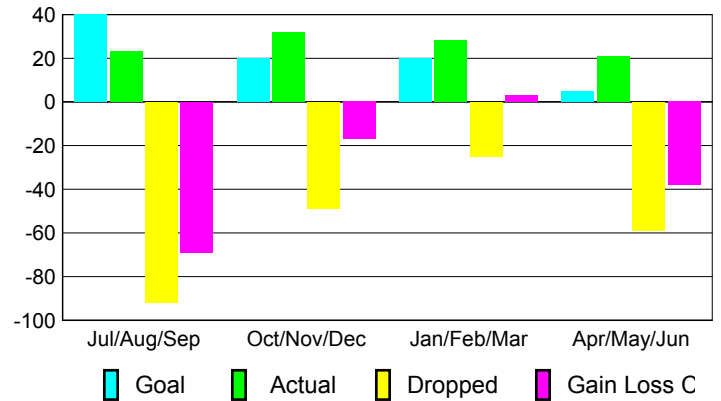

Membership Results 2008-2009

Goal, New, Dropped, Gain/Loss

Comparison of Membership Gain/Loss

Current Year Compared to the Previous Year