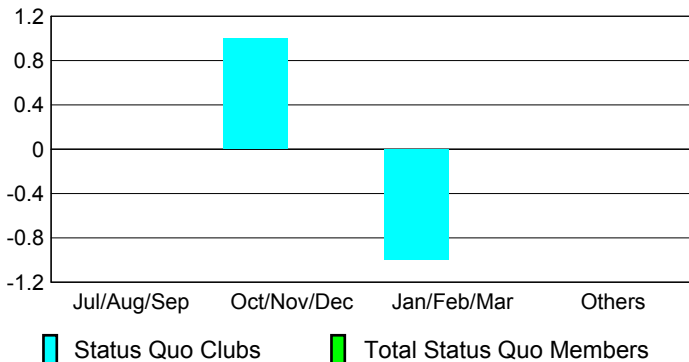

YTD Status Quo Clubs 2008-2009

Status Quo Clubs Compared to Status Quo Members

MEMBERSHIP

Membership Results 2008-2009

Membership 2007-2008

Month	Net Memb Goal	Actual New Memb	Actual Dropped Memb	Gain/Loss of Memb	Gain/Loss of Memb
Jul/Aug/Sep	40	23	-92	-69	-10
Oct/Nov/Dec	20	32	-49	-17	-1
Jan/Feb/Mar	20	28	-25	3	-22
Apr/May/June	5	21	-59	-38	82
Totals	85	104	-225	-121	49