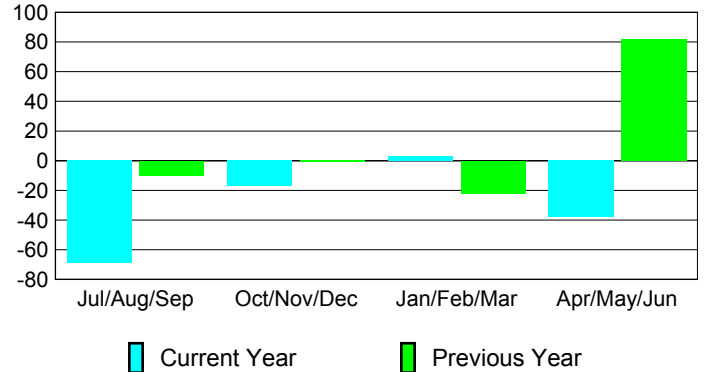

Gender Comparison 2008-2009

Male

Female