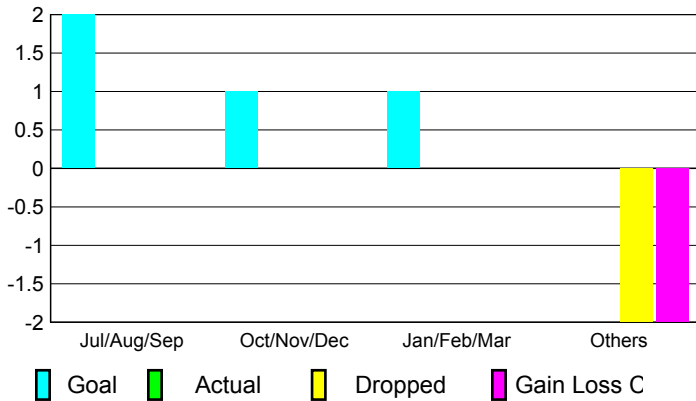

2008-2009 GMT Quarterly Report for District (or Undistricted) **District 35 R**

GMT: **ROY H BARNETTE**

Location: **FLORIDA**

GMT CA: **1 & 2**

CLUBS

Club Results 2008-2009

Clubs 2007-2008

Month	New Club Goal	Actual New Clubs	Actual Dropped Clubs	Gain/Loss of Clubs	Gain/Loss of Clubs
Jul/Aug/Sep	2	0	0	0	0
Oct/Nov/Dec	1	0	0	0	0
Jan/Feb/Mar	1	0	0	0	2
Apr/May/June	0	0	-2	-2	0
Totals	4	0	-2	-2	2

Club Results 2008-2009

Goal, New, Dropped, Gain/Loss

Comparison of Club Gain/Loss

Current Year Compared to the Previous Year